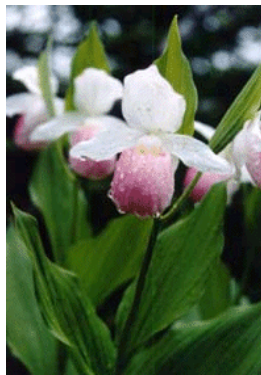

State Symbols

Pre-reading

Questions:

- What do you know about state symbols?

Definitions:

- Symbol – an object or picture that represents something
- Various – of many different kinds
- Elements – a part of a whole
- Excerpt – a short section

Reading

17 Every state has its specific license plate. Every state also has its own state flag and state
32 flower. Many states have other state symbols as well. These symbols describe various elements of
47 the state. Do you know the state symbols of Minnesota? The following descriptions are excerpts
from a pamphlet called “Minnesota Fun Facts”.

Minnesota Symbols

State Bird

56 The common loon is Minnesota’s state bird. Its name comes from a Norwegian word that
58 means “wild, sad cry”. Loons are black and white birds with red eyes and long black bills.
74 Thousands of loons make their home in central and northern Minnesota.
91 (Some people think the mosquito would have been a better choice for the state bird!)

State Flower

117 The pink and white lady slipper is Minnesota’s state flower. It is one of Minnesota’s rarest
119 wildflowers. Lady slippers thrive in swamps, bogs, and damp woods. They grow slowly,
135 taking 4 to 16 years to produce their first flower. Sometimes they live for 50 years and grow
149 four feet tall. They bloom in late June or early July. Since 1925, this flower has been protected
165 by state law. It is illegal to pick the pink and white lady slipper.
183